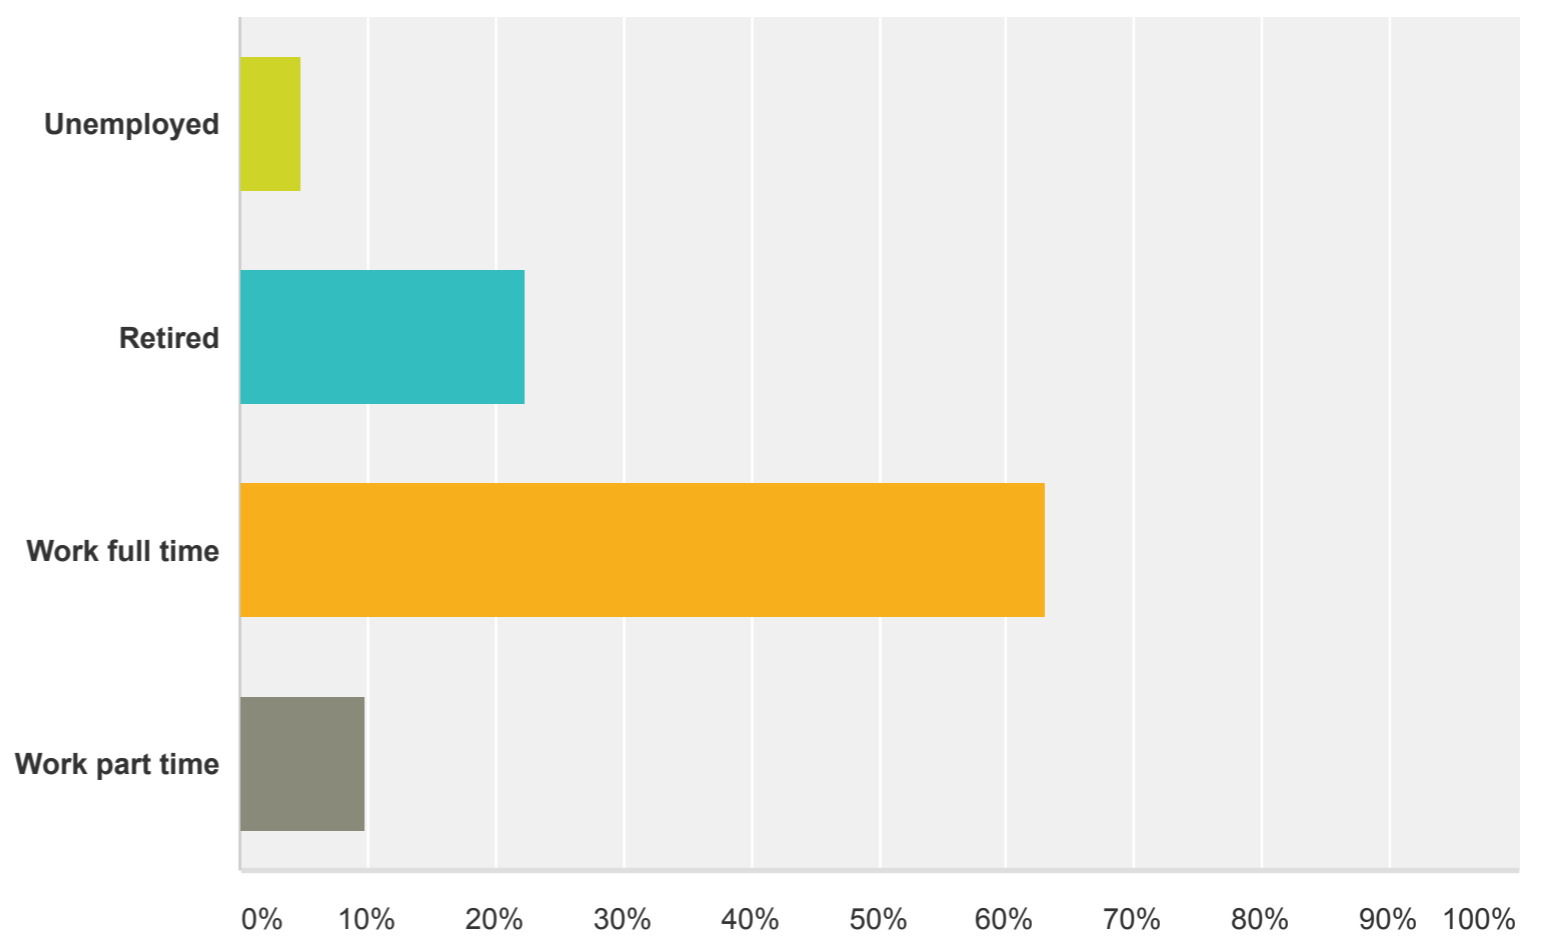

Question Summaries Data Trends Individual Responses

Answered: 106 Skipped: 4

Answer Choices	Responses
Male	37.74% 40
Female	62.26% 66
Total	106

Q3

Customize Export

### Please check your current employment status.

Answered: 103 Skipped: 7

Answer Choices	Responses
Unemployed	4.85% 5
Retired	22.33% 23
Work full time	63.11% 65
Work part time	9.71% 10
Total	103

[Comments \(7\)](#)