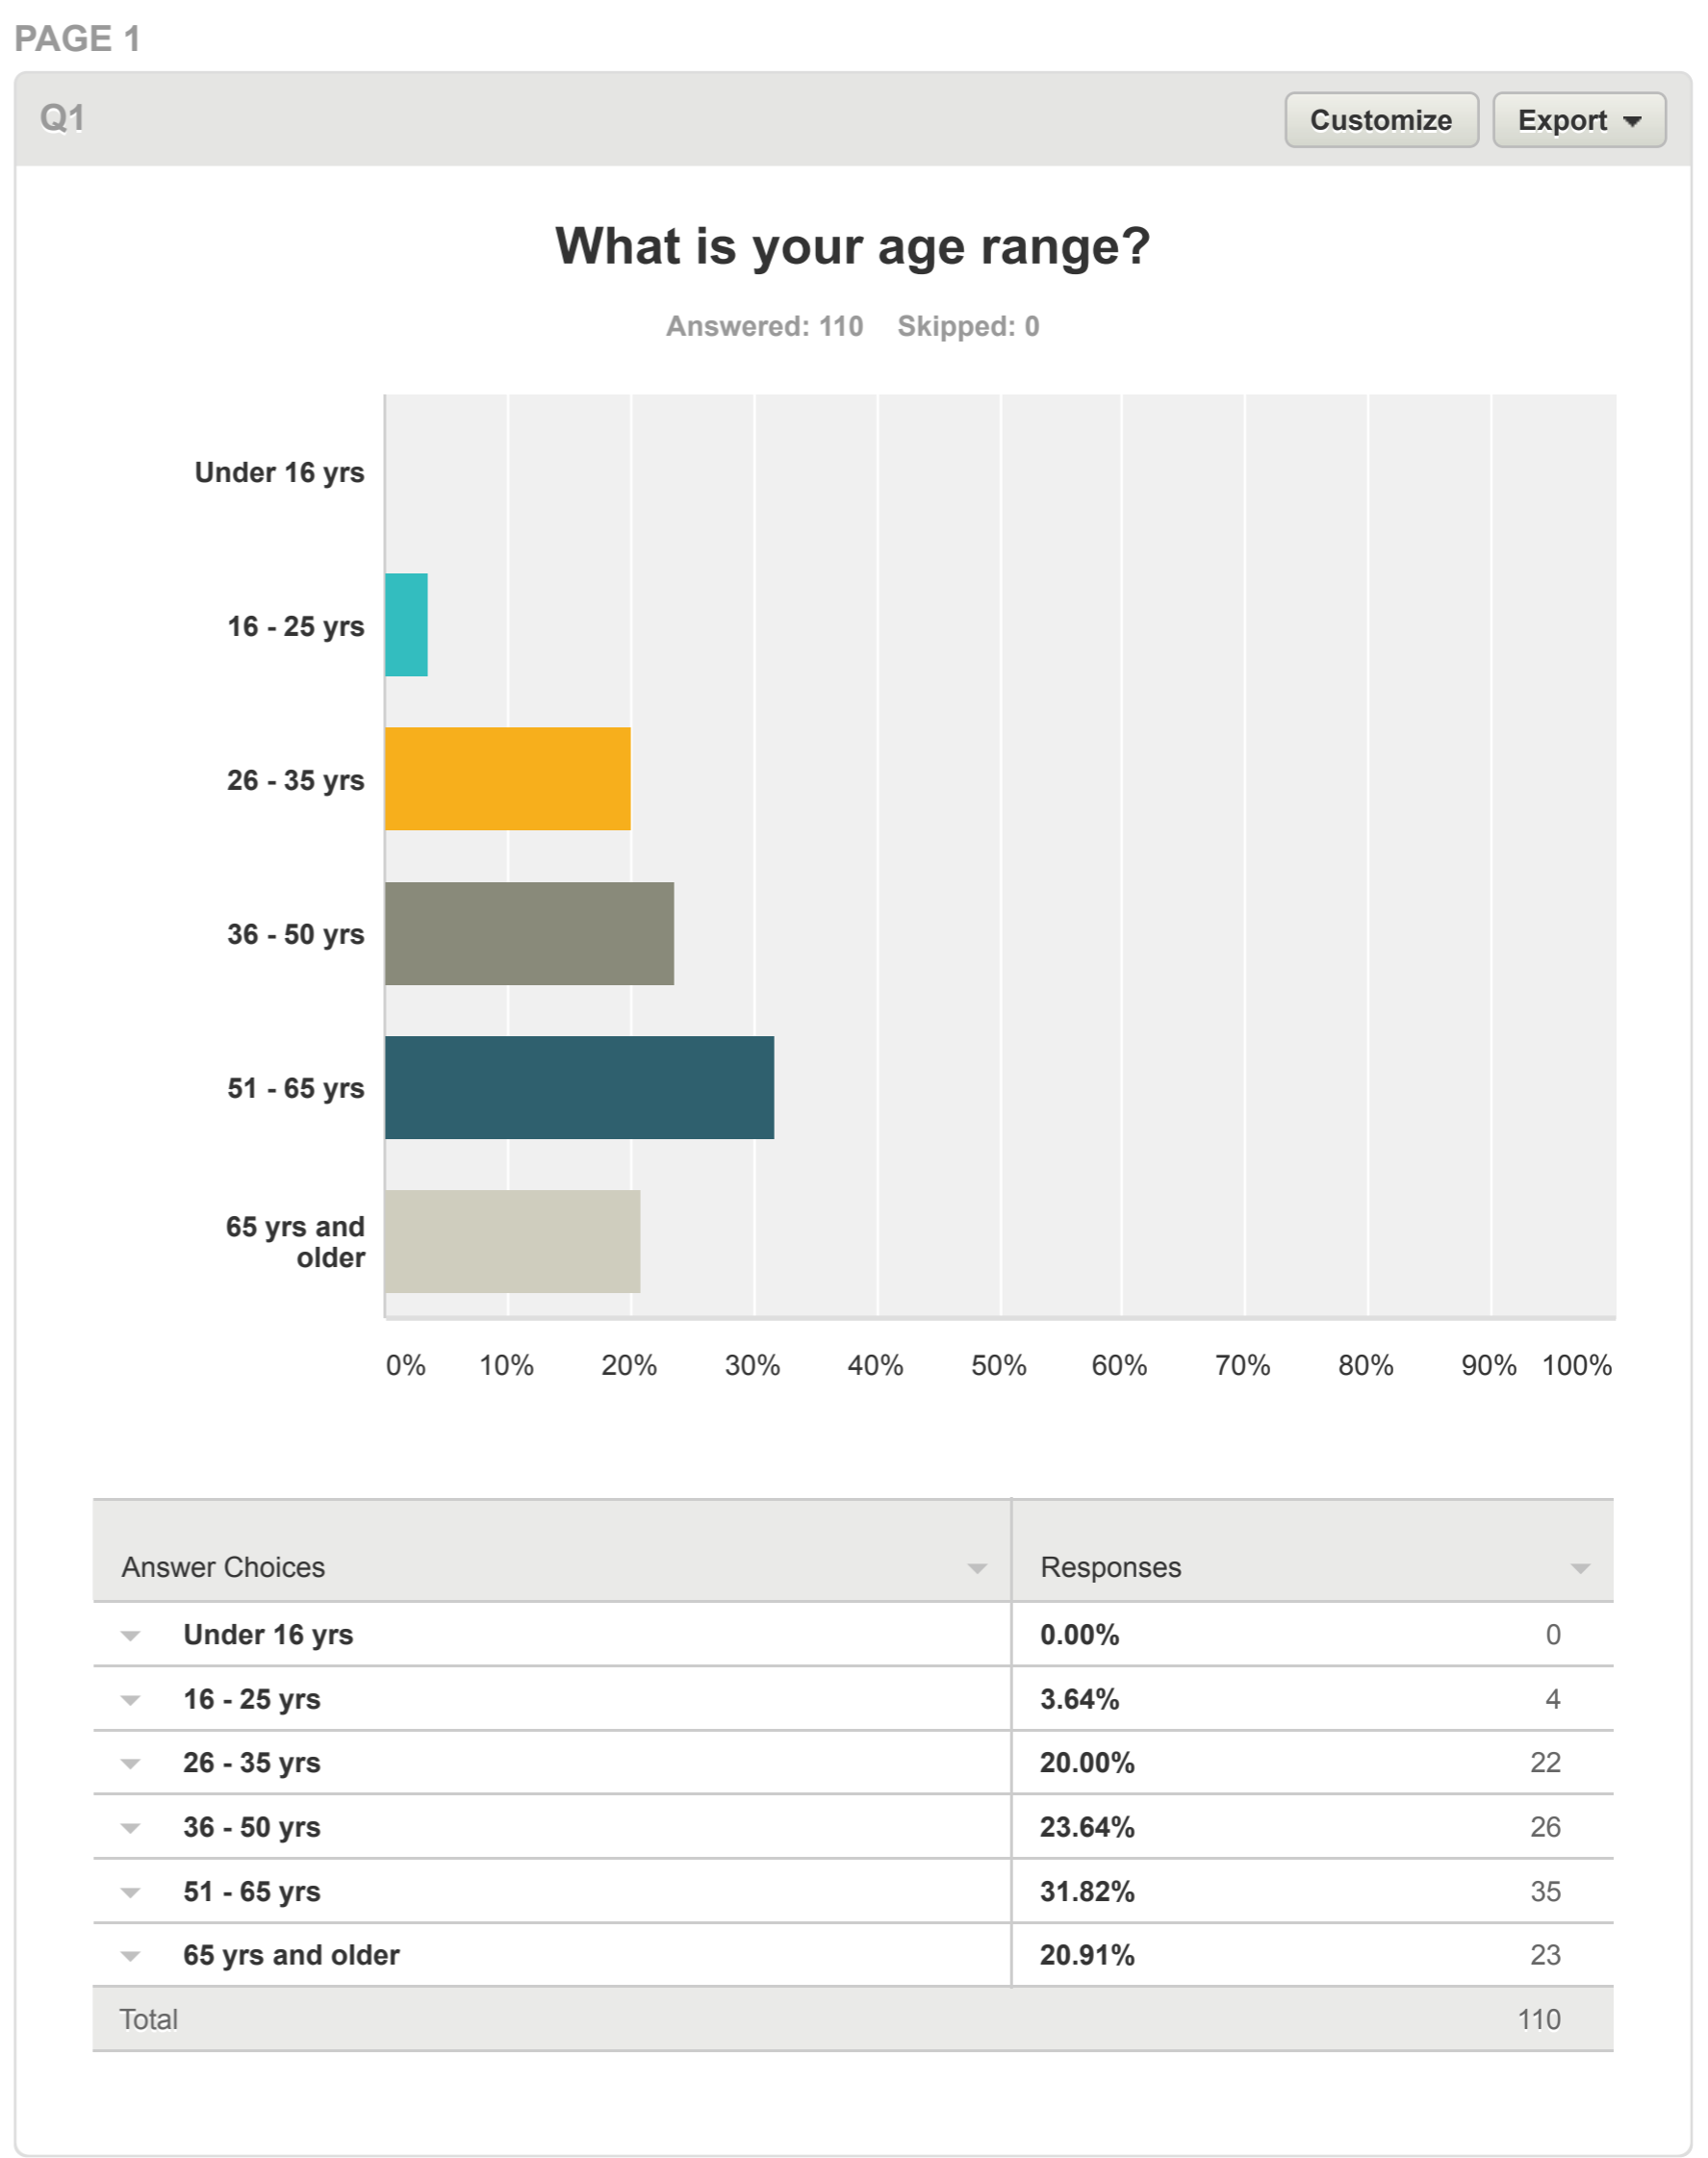

Rider Survey

CURRENT VIEW ?

+ FILTER + COMPARE + SHOW

No rules applied ?

Rules allow you to **FILTER**, **COMPARE** and **SHOW** results to see trends and patterns. [Learn more »](#)

SAVED VIEWS (1) ?

Original View (No rules applied) ▾

+ Save as...

EXPORTS (1) ?

PDF: Data_All_140709.pdf ▾

+ New Export

SHARED DATA ?

No shared data

Sharing allows you to share your survey results with others. You can share all data, a saved view, or a single question summary. [Learn more »](#)

Share All

RESPONDENTS: 110 of 110 Export All ▾ Share All

Question Summaries Data Trends Individual Responses